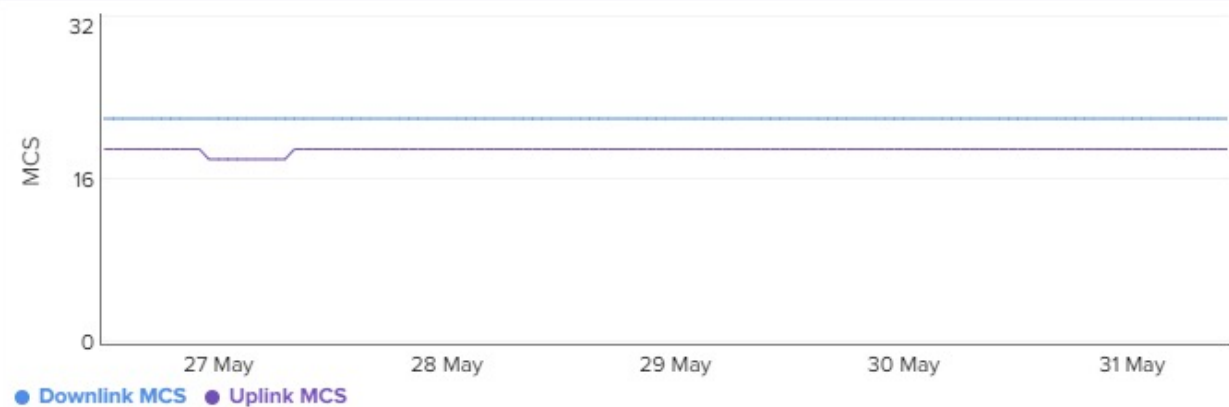

Packet loss [%]

	min	max	current
dca632c34025 jahodova	0	0	0
d83add03e7ac skalka	0	0	0
d83add03e050 prefa	0	0	0

VanCo

E-STORE WiFiShop.cz

Throughput

MCS

EVM

Rx Power