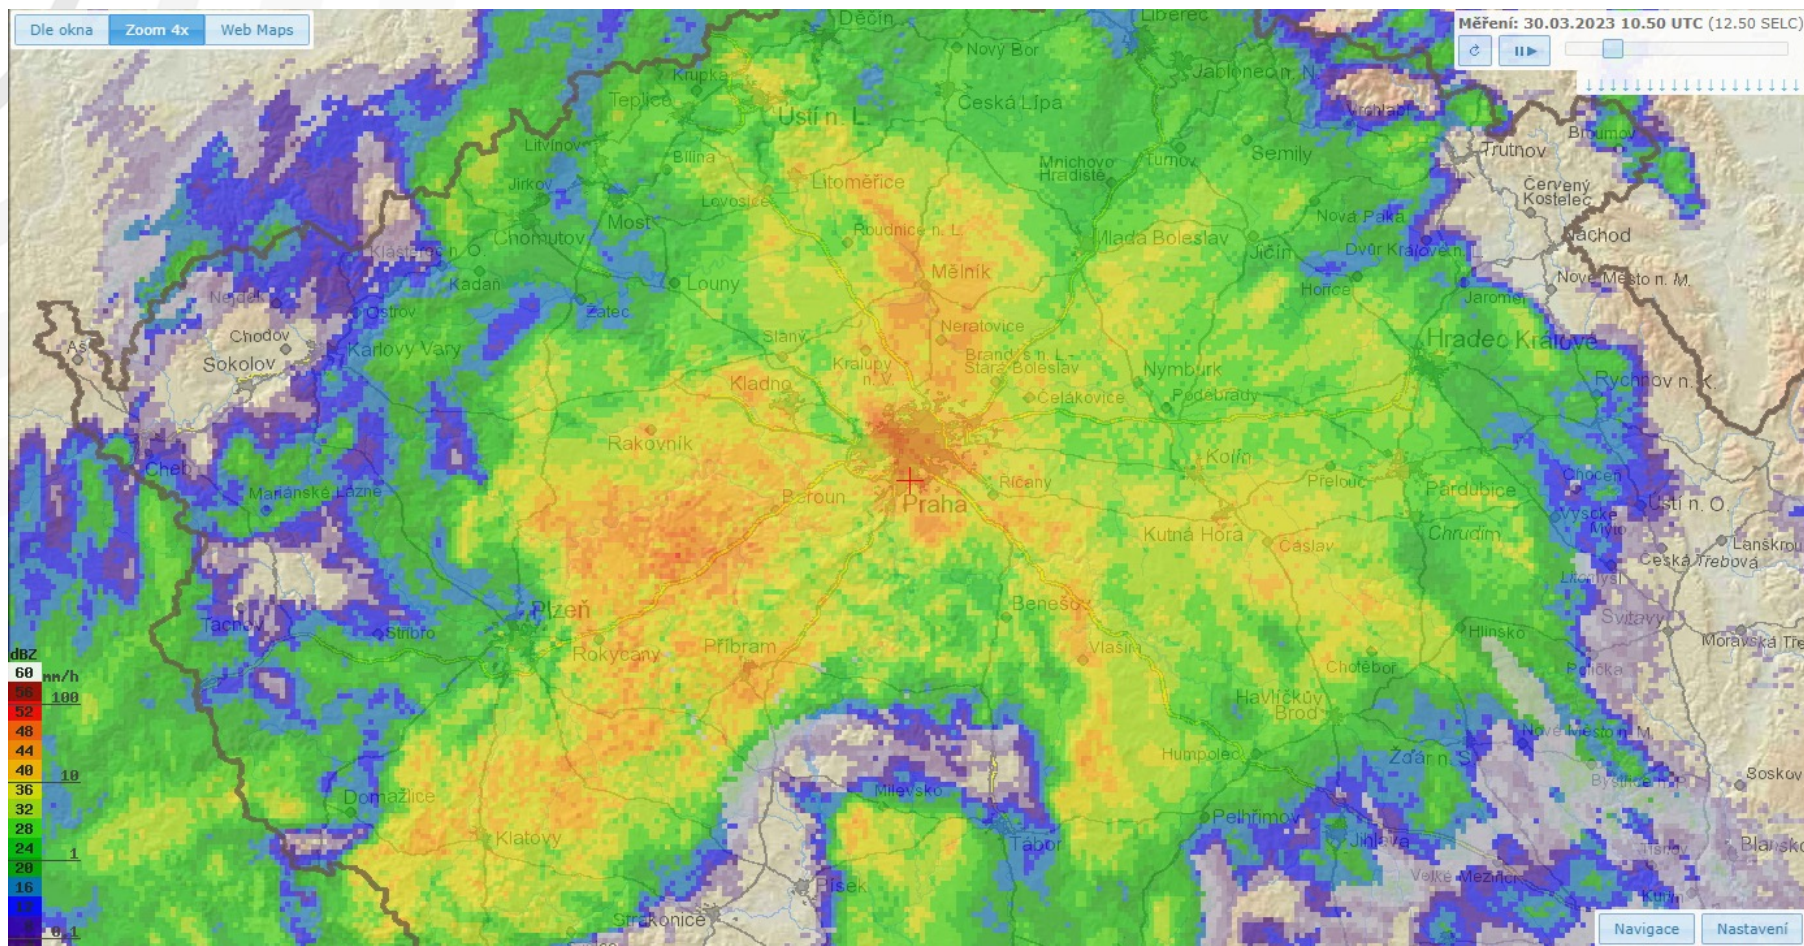

„Tak aktuální slejvák - všechna CPE jsou naprosto OK. Prefa si podřadila na půlku, ostatní se drží téměř na maximum s modulací“