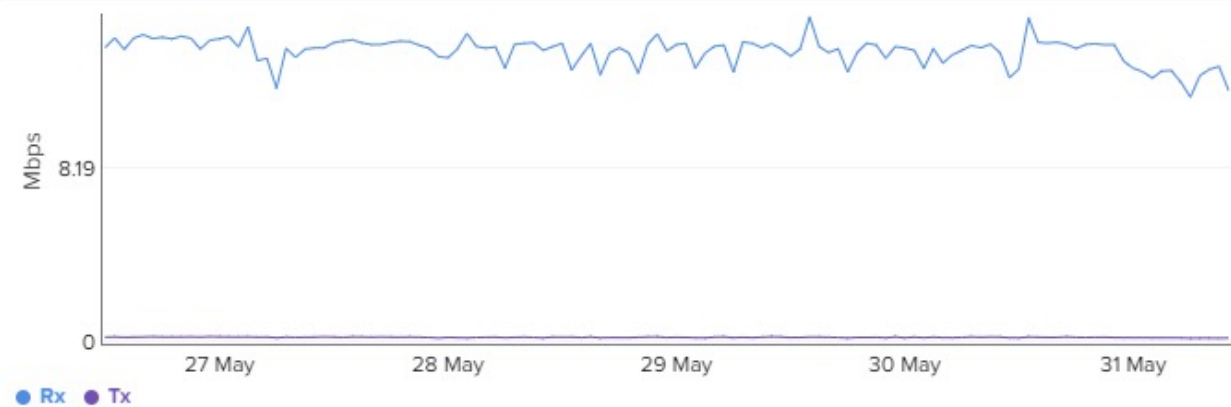

Packet loss [%]

	min	max	current
dca632c34025 jahodova	0	0	0
d83add03e7ac skalka	0	0	0
d83add03e050 prefa	0	0	0

VanCo

E-STORE WiFiShop.cz

Throughput

MCS

EVM

Rx Power