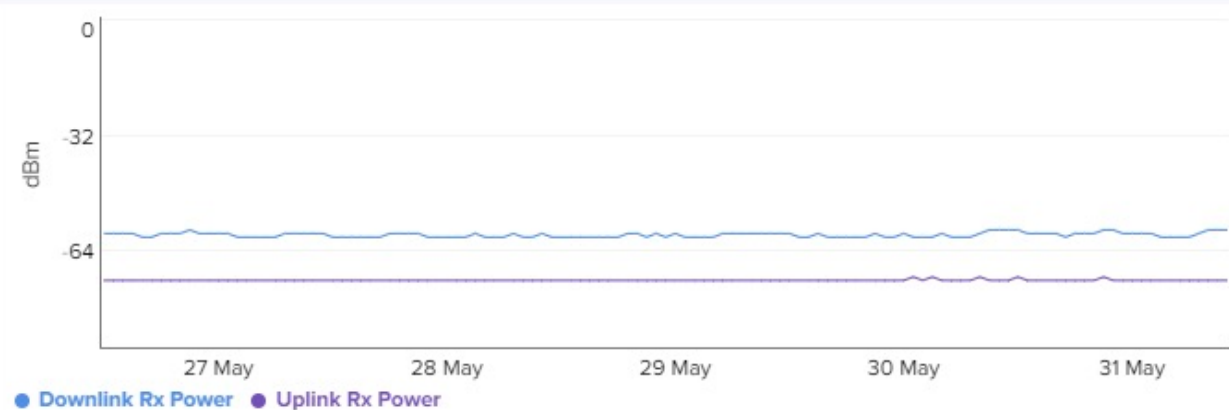

Packet loss [%]

	min	max	current
dca632c34025 jahodova	0	0	0
d83add03e7ac skalka	0	0	0
d83add03e050 prefa	0	0	0

VanCo

E-STORE WiFiShop.cz

Throughput

MCS

EVM

Rx Power